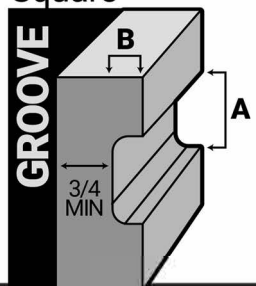

### Angled

- Angled Groove Sled**  
Sled Part Code : GSA-SPEC
- Angled Groove Blade**  
Blade Part Code : HA-SPEC

Dimensions

A: \_\_\_\_\_ B: \_\_\_\_\_  
C: \_\_\_\_\_ Quantity: \_\_\_\_\_

### Square

- Square Groove Sled**  
Sled Part Code : GSS-SPEC
- Square Groove Blade**  
Blade Part Code : HS-SPEC

Dimensions

A: \_\_\_\_\_ B: \_\_\_\_\_  
Quantity: \_\_\_\_\_

### Beveled

- Beveled Groove Sled**  
Sled Part Code : GSB-SPEC
- Beveled Groove Blade**  
Blade Part Code : HB-SPEC

Dimensions

A: \_\_\_\_\_ B: \_\_\_\_\_  
C: \_\_\_\_\_ Quantity: \_\_\_\_\_

Custom Aesthetic Grooves are not returnable; to ensure proper selection please submit all requested dimensions of the Finished Groove.