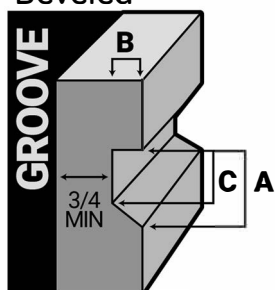

### Angled

- Angled Groove Sled**  
Sled Part Code : GSA-SPEC
- Angled Groove Blade**  
Blade Part Code : HA-SPEC

Dimensions

A: \_\_\_\_\_ B: \_\_\_\_\_  
C: \_\_\_\_\_ Quantity: \_\_\_\_\_

### Square

- Square Groove Sled**  
Sled Part Code : GSS-SPEC
- Square Groove Blade**  
Blade Part Code : HS-SPEC

Dimensions

A: \_\_\_\_\_ B: \_\_\_\_\_  
Quantity: \_\_\_\_\_

### Beveled

- Beveled Groove Sled**  
Sled Part Code : GSB-SPEC
- Beveled Groove Blade**  
Blade Part Code : HB-SPEC

Dimensions

A: \_\_\_\_\_ B: \_\_\_\_\_  
C: \_\_\_\_\_ Quantity: \_\_\_\_\_

Custom Aesthetic Grooves are not returnable; to ensure proper selection please submit all requested dimensions of the Finished Groove.