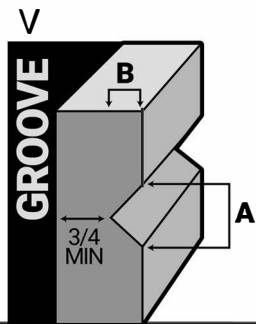

# Custom Aesthetic Groove Order Form

These blades and sleds are used to add custom grooves to your EIFS projects. All blades and groove sleds are priced and ordered per piece. You can choose from "V", Angled, Square and Beveled. You will also need the Katana/Katana+, 2-QC or G2 Hot Knife, Groove Sled and a Groove Tool Handle to complete your EIFS project.

## Grooves

\*All dimensions are finished dimensions (these are the dimensions after all stucco is applied including finish and base coats).

- V Groove Sled**  
Sled Part Code : GSV-SPEC
- V Groove Blade**  
Blade Part Code : HV-SPEC

### Square

- Square Groove Sled**  
Sled Part Code : GSS-SPEC
- Square Groove Blade**  
Blade Part Code : HS-SPEC

Dimensions

A: \_\_\_\_\_ B: \_\_\_\_\_  
Quantity: \_\_\_\_\_

### Beveled

- Beveled Groove Sled**  
Sled Part Code : GSB-SPEC
- Beveled Groove Blade**  
Blade Part Code : HB-SPEC

Dimensions

A: \_\_\_\_\_ B: \_\_\_\_\_  
C: \_\_\_\_\_ Quantity: \_\_\_\_\_

Custom Aesthetic Grooves are not returnable; to ensure proper selection please submit all requested dimensions of the Finished Groove.