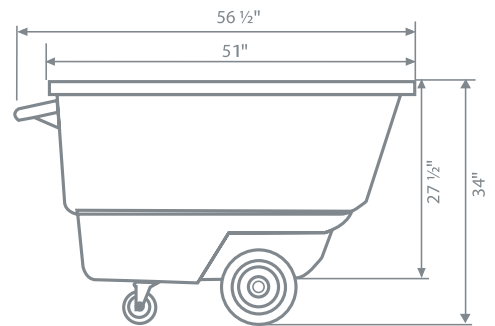

MAGNUM[®]

DUC12T

1/2 Cubic Yard Dump Cart

(Injection Molded)

750 LB LOAD CAPACITY

Max Load Capacity	750 LB
Wheel Type	10" Heavy-Duty
Caster Type	4" Heavy-Duty
Item Weight	64 LB
Pallet Count	14 PC

- Dumping can be performed by a single user
- Smooth surface is easy to clean and resists corrosion
- Fits through standard doorways and elevators
- Save freight and space by stacking more on a pallet
- Construction grade wheels and casters